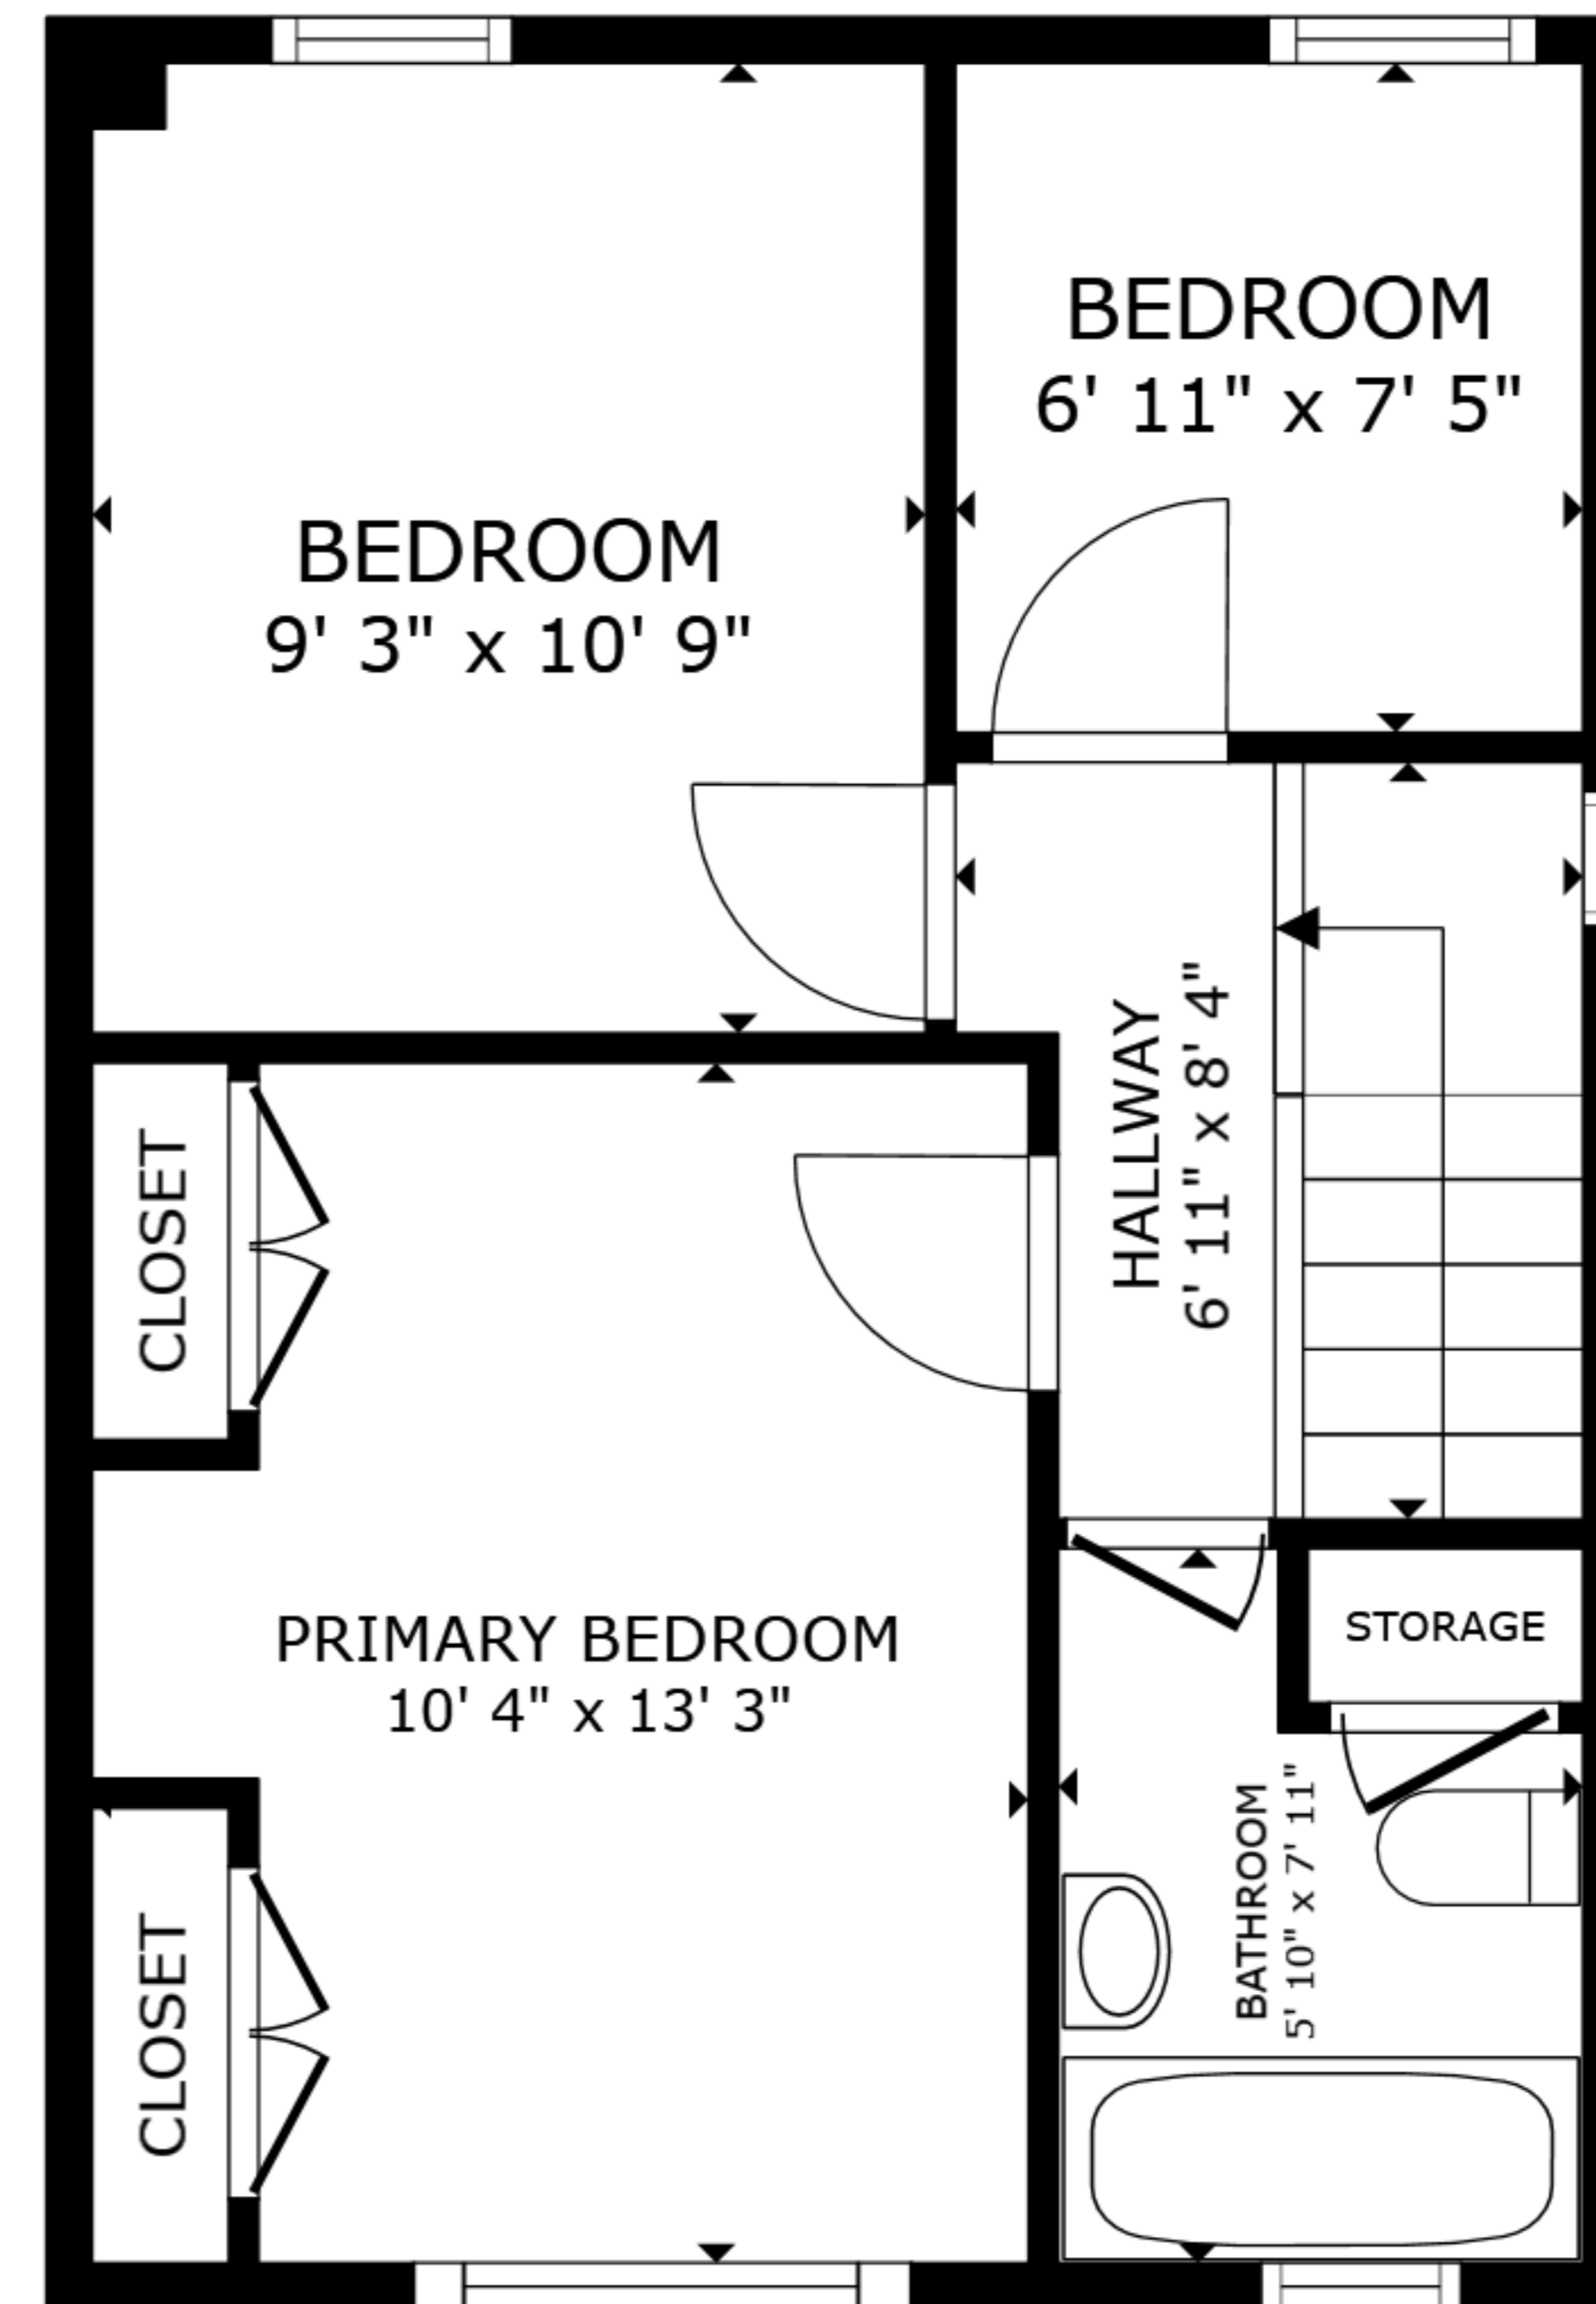

FLOOR 1

FLOOR 2

GROSS INTERNAL AREA
 FLOOR 1 564 sq.ft. FLOOR 2 402 sq.ft.
 TOTAL : 966 sq.ft.

SIZES AND DIMENSIONS ARE APPROXIMATE, ACTUAL MAY VARY.